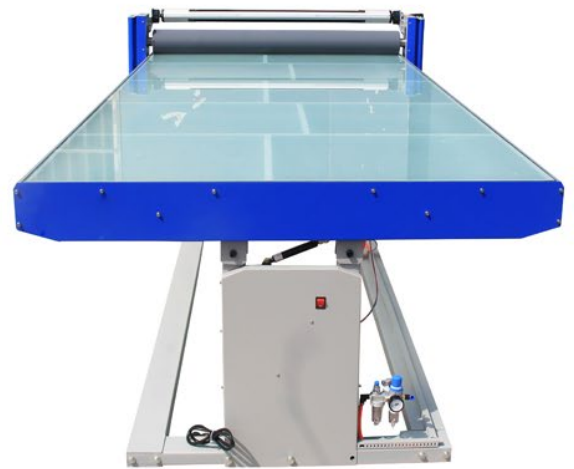

LF1732-B4 Flatbed Cold Laminator

The professional sign maker's choice for media to substrate lamination

Product details

- 3200mm long x 1630mm maximum lamination size
- Accepts substrates up to 20mm thick
- 130mm diameter silicone anti-glue rollers
- Safety glass laminating table including LED illumination with silicone cutting mat for accurate and safe application
- Media support rollers allow easy one person operation
- Foot controls keep operator's hands free to conduct media
- Tilting bed for space saving and to ease positioning of unit

Tennants are so convinced this is the best flat bed laminator on the market, we've installed one ourselves – why not come and see it in action?

Talk to your Account Manager or contact Customer Service for more information or to arrange a visit.